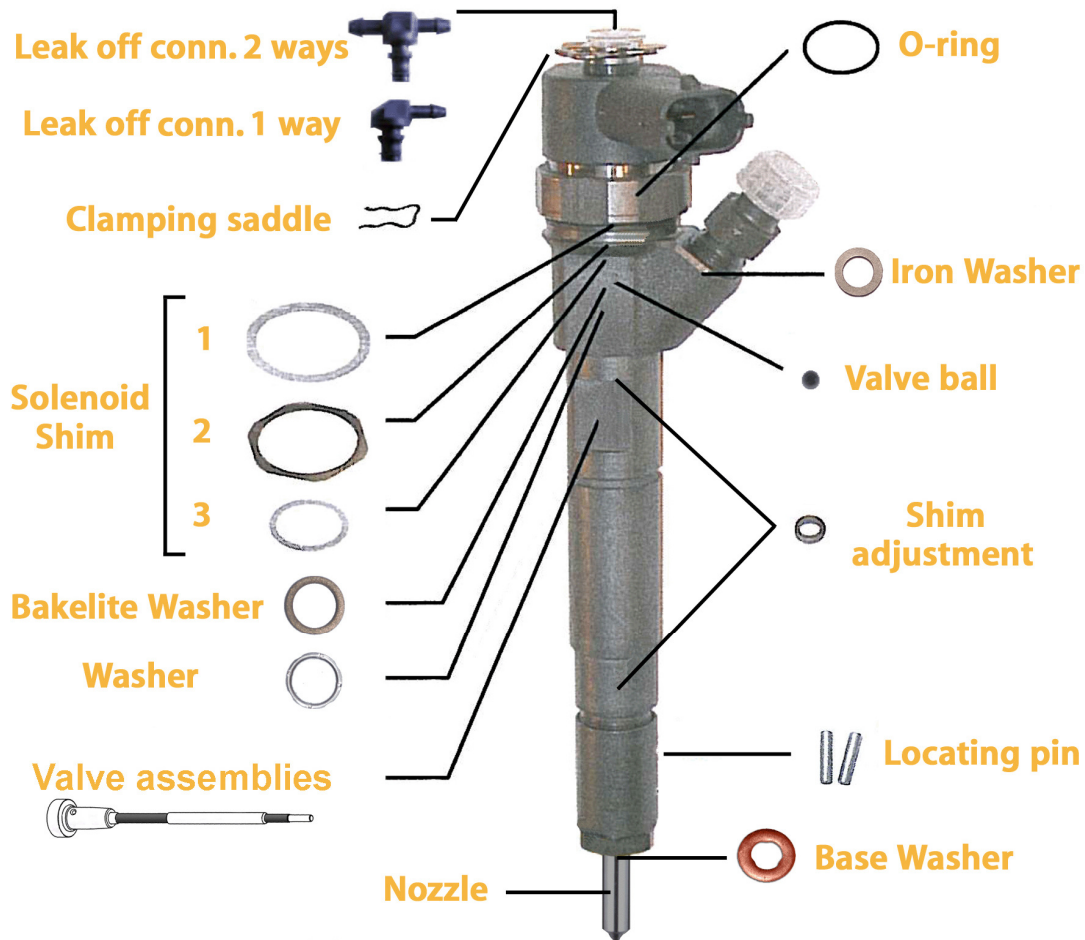

## Nozzles and spare parts for BOSCH® COMMON RAIL INJECTORS AND PUMPS for traditional and multijet systems

We actually have in our line **more than 100 nozzles** suitable for **Bosch® Common Rail systems** and we are now ready to offer also a wide range of spare parts for repairing injectors. **Common Rail is the present and the future** and will also break through in the emerging markets in Asia as a result of increasingly strict emissions standards. Modern Common Rail diesel engines use up to 30 per cent less fuel while emitting up to 25 per cent less carbon dioxide (CO<sub>2</sub>).