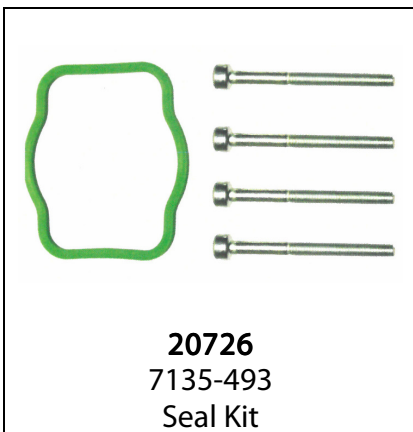

Check out our parts for Electronic Unit Injectors and Smart Injectors.

NOZZLES

Seven Code	Stamping	Part Number	Injector	Main Applications	Similar to*
70350	L010 PBB	L010 PBB	BEBE4B03001 BEBE4B13001	John Deere	
70351	L011 PBB	L011 PBB	BEBE4B04001 BEBE4B14001	John Deere	
70354	L014 PBB	L014 PBB	BEBE4B10101	Volvo	
70357	L017 PBB	L017 PBB	BEBE4B12004	Volvo	
70358	L018 PBB	L018 PBB	BEBE4B15001	Hyundai	
70360	L024 PBB	L024 PBB	BEBE4B15002	Hyundai	
70361	L029 PBB	L029 PBB	BEBE4B15003	Hyundai	
70370	L025 PBC	L025 PBC	BEBE4C00101	Volvo	L221 PBC
703702	L028 PBC	L028 PBC	BEBE4C01101	Volvo	L222 PBC
703703	L045 PBC	L045 PBC		Hyundai	
7037036	L048 PBC	L048 PBC		Hyundai	
703704	L051 PBC	L051 PBC		Renault Volvo	L210 PBC
7037041	L053 PBC	L053 PBC	BEBJ1A00001 BEBJ1A00101 BEBJ1A00201 BEBJ1A05001	DAF	**
7037044	L193 PBC	L193 PBC	BEBE4D08004 BEBE4D16004 BEBE4D24004 BEBE4D24104	Renault Volvo	
7037045	L194 PBC	L194 PBC	BEBE4D08003 BEBE4D16003 BEBE4D24003 BEBE4D24103	Volvo	
7037046	L195 PBC	L195 PBC	BEBE4D12001	Volvo	
7037049	L209 PBC	L209 PBC	BEBE4D03201	Volvo	L050 PBC
703705	L210 PBC	L210 PBC	BEBE4D35002 BEBE4D04002	Renault Volvo	L051 PBC
7037052	L211 PBC	L211 PBC	BEBE4D04001	Renault Volvo	
7037055	L215 PBC	L215 PBC	BEBE4D08002	Volvo	
703706	L216 PBC	L216 PBC	BEBE4D08001 BEBE4D16001	Renault Volvo	

* Not interchangeable. Different Volvo series | ** Smart Injector

NOZZLES

Seven Code	Stamping	Part Number	Injector	Main Applications	Similar to*
703708	L221 PBC	L221 PBC	BEBE4C00001 BEBE4C00101	Renault Volvo	
7037082	L222 PBC	L222 PBC	BEBE4C01001 BEBE4C01101 BEBE4C02002 BEBE4C02102	Volvo	
703709	L225 PBC	L225 PBC	BEBE4B17103	John Deere	L031 PBC
703710	L226 PBC	L226 PBC	BEBE4C04002	Volvo	L039 PBC
703711	L234 PBC	L234 PBC	BEBE4C10001	Volvo	
7037114	L322 PBC	L322 PBC	BEBE4D23001 BEBE4D25001	Volvo	
7037115	L325 PBC	L325 PBC	BEBE4N01001 (UI)	Renault Volvo	
70374	LP004 B	LP004 B	BEBE4B01001	Volvo	

INJECTORS SPARE PARTS

INJECTORS SPARE PARTS

INJECTORS SPARE PARTS