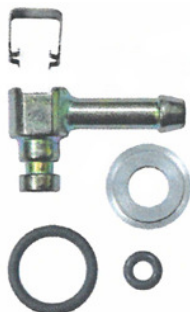

CONTROL VALVES AND PLUNGERS

Injector No.	Control Valve Seven Code	Plunger Seven Code	Main Applications
095000-697X	-	14697	Toyota Auris, Corolla, Corolla Verso and RAV4 23670-09190
095000-698X	12698	-	Isuzu DMAX
095000-703X	12703	14703	Toyota Hilux and Land Cruiser 23670-39185
095000-728X	12728	14728	Toyota Corolla Verso and RAV4 23670-09210
095000-733X	-	14733	Toyota Auris, Corolla, Corolla Verso and RAV4 23670-09230
095000-739X	12739	14739	Toyota Hiace and Hilux 23670-39235
095000-741X	12741	14741	Toyota Hilux and Land Cruiser 23670-39215
095000-753X	-	14753	Toyota Land Cruiser 23670-59025
095000-764X	-	14764	Toyota Corolla Verso and RAV4 23670-09290
095000-769X	-	14769	Toyota Auris, Corolla and RAV4 23670-09270
095000-771X	12771	14771	Toyota Land Cruiser 200 23670-59035
095000-776X	12776	14776	Toyota Hiace and Hilux 23670-39275
095000-778X	12778	14778	Toyota Hilux and Land Cruiser 23670-39315
095000-789X	12789	14789	Subaru Forester, Impreza, Legacy and Outback 16613AA020
095000-801X	12801	14801	Sino Truck China

INJECTORS SPARE PARTS

33700
Butterfly Shutter

33701
Hemisphere 2mm

33702
Injector Filter

33703
Kit with Joint (2 ways) + Washer +
Clip + O-rings

33704
Kit with Joint (1 way) + Washer +
Clip + O-rings

33730
Ø 17 – L. 33,5 – M15
Min 25 pcs

INJECTORS SPARE PARTS

33731
 Ø 19 – L. 41,5 – M17
 Min 25 pcs

33732
 Ø 19 – L. 42 – M17
 Min 25 pcs

33733
 Ø 19 – L. 42 – M17
 Min 25 pcs

33734
 Ø 19 – L. 42,5 – M17
 Min 25 pcs

33735
 Ø 19 – L. 43 – M17
 Min 25 pcs