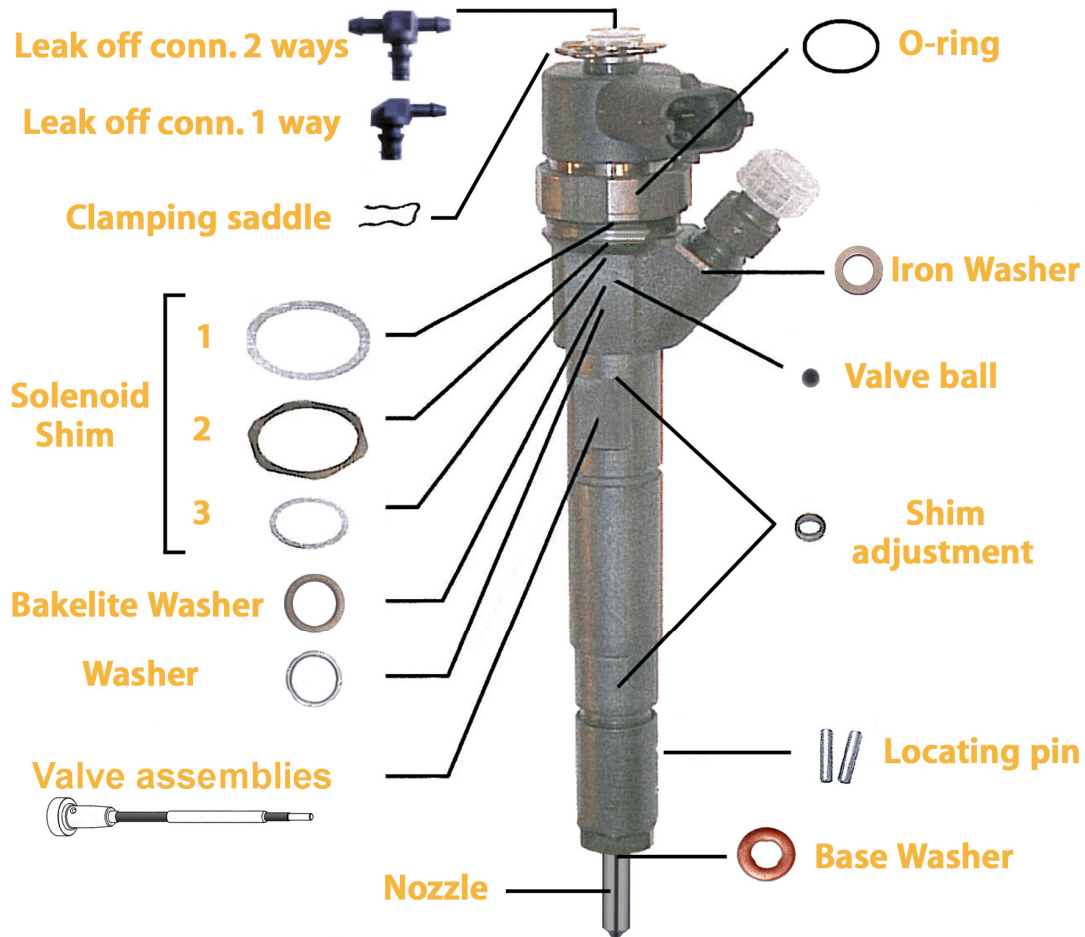

PRODUCT UPDATE – March 2009 (last update 30.10.2015)

Nozzles and spare parts for BOSCH® COMMON RAIL INJECTORS AND PUMPS for traditional and multijet systems

We actually have in our line **102 nozzles** suitable for **Bosch® Common Rail systems** and we are now ready to offer also a wide range of spare parts for repairing injectors.

INJECTORS SPARE PARTS

| Common Rail Injector Parts Set | Seven Code | Description |
|---|------------|--|
|  | 17000 | with Bakelite Washer + Washer + O-ring + Iron washer + Valve ball (F00VC05001) |
| | 17002 | with Bakelite Washer + Washer + O-ring + Iron washer + Valve ball (F00VC05006) |
| | 17004 | with Bakelite Washer + Washer + O-ring + Iron washer + Valve ball (F00VC05008) |