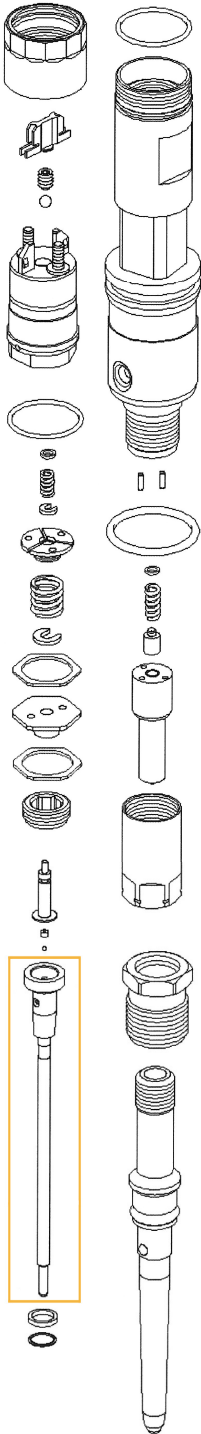

CRIN VALVE ASSEMBLIES

Seven Code	Suitable for	Injector No.
180005	F 00R J00 005	0445 120 002
180218	F00R J00 218	0445 120 003/004
180339	F 00R J00 339	0445 120 007/018/032/079/103
180399	F 00R J00 399	0445 120 009/010/014/015/019/020/084/085
180995	F 00R J00 995	0445 120 031
181176	F 00R J01 176	0445 120 036/119
181218	F 00R J01 218	0445 120 030/061/100
181451	F 00R J01 451	0445 120 064/065/074/136/137/138/139
181657	F 00R J01 657	0445 120 078/124
181692	F 00R J01 692	0445 120 130/149/150/169/170/191/200/ 214/227/228
181714	F 00R J01 714	0445 120 071/161/177/184/185/187/188/ 193/204
181865	F 00R J01 865	0445 120 098/099/147/148
181941	F 00R J01 941	0445 120 037/070/097/112/115/120/121/ 122/125/140/144
182005	F 00R J02 005	0445 120 008
182035	F 00R J02 035	0445 120 117/145/146/158/160/192/215
182056	F 00R J02 056	0445 120 106/142
182073	F 00R J02 073	0445 120 128/131/196
182130	F 00R J02 130	0445 120 059/060/123/132/152/209/211/212
182246	F 00R J02 246	0445 120 073
182266	F 00R J02 266	0445 120 126
182410	F 00R J02 410	0445 120 179/180/197/201/202/220/229
182454	F 00R J02 454	0445 120 025
182466	F 00R J02 466	0445 120 217/218/219